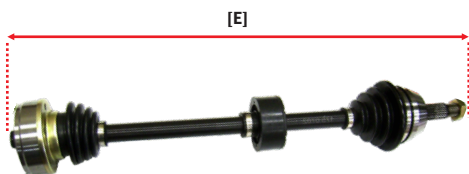

Volkswagen

99378
GAR-7024PK
JDC-01304
ABS-223-139
ABS-226-139
SA-204204
547.498.103

1 PÇ
(C/ ABS E S/ ABS) (TM)
B [33] / D [94]

GOL 1.6 11/94/... 1.8 82/.../ 1.8 (ABS) 95/97 /2.0 88/94/APOLLO 1.8 90/92/ LOGUS 1.6 92/96/PAR. 1.8 81/85 1.8 96/... 2.0 88/95/PAS. 1.8 75/88 - QUANT./SANT. 1.8 85/92/2.0/1.8 (ABS) 91/92 - SAV. 1.6 96/... 1.8/2.0 89/... VOY. 1.8 81/86

99303
GAR-7020PK
JDC-01305
ZBA-407331
SA-204203
ABS-146-139
ABS-146-239

1 PÇ
(S/ ABS) (TM)
B [33] / D [94]

GOL (EIXO VW) 1.0 92/96 1.3 80/86 1.6 80/94 1.0 MI 8/16V 97/01/PAR. 1.6 81/... 1.8 86/95 1.0 MI 16V 97/.../PAS. 1.5 75/86 1.6 .../88/SAV. 1.3 .../86/1.6 .../95/ VOY. 1.5 01/81...12/89 1.6 01/89...12/96

99354
377.498.103E
ABS-553-809
SA-204210

1 PÇ
(C/ ABS E S/ ABS) (TA) (TM)
B [33] / D [94]

GOLF IV 1.6/1.9/2.0 99/.../GOLF IV 1.0 TURBO 00/... LADO ESQ./POLO 1.6/2.0 02/.../FOX 1.6 03/... LADO DIR./ESQ.

99355
1J0.498.103F
ABS-553-819
SA-204211

1 PÇ
(C/ ABS E S/ ABS) (TA) (TM)
B [33] / D [100]

GOLF IV 1.6/1.9/2.0 99/... LADO DIR.

99304
GAR-7025PK
ABS-156-169
ABS-157L-569
JDC-01306
SA-204201
3015012031

1 PÇ
(S/ ABS) (TM)
B [33] / D [100]

**KOMBI 1.6 78/97
VARIANT II 77/80**

99351
ZBA-407.331A
ABS-143X-4139
JDC-01324
SA-204205
GAR-7035PK

1 PÇ
(S/ ABS) (TM)
B [28] / D [94]

**PARATI MI 1.0 16V 97/01/ GOL 1.0 MI 8/16V 97/...
DANA 28/28 DENTES**

Semi-Eixo

General Motors

99380
ABS-9523-90HD
SA-203501

1 PÇ
E [626,7]

**CORSA/MONTANA 1.8 8V 02/07
LD. ESQ.**

99381
ABS-9523-89HD
SA-203502

1 PÇ
E [976,7]

**CORSA/MONTANA 1.8 8V 02/07
LD. DIR.**

Volkswagen

99317
GAR-7201
5X3407272
ABS-952042HD
SA-204502

1 PÇ
E [603]

**GOL MI 97/... DIR.
CURTO**

99318
GAR-7200
5X3407271
ABS-952043HD
SA-204501

1 PÇ
E [633]

**GOL MI 97/... ESQ.
LONGO**

Renault

99382
SA-206501
GAR-31065E

1 PÇ
E [605]

**RENAULT CLIO 1.6 8V 94/99
LD. ESQ.**

99383
SA-206502
GAR-31055E

1 PÇ
E [705]

**RENAULT CLIO 1.6 8V 94/99
LD. DIR.**